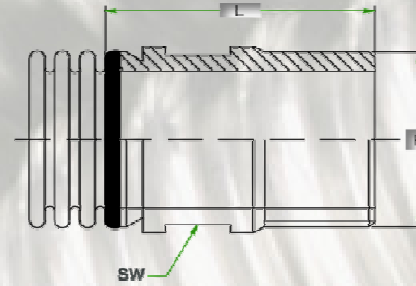

### Connection parts

- \* Steel  
300°C
- \* Stainless steel  
550°C
- \* Brass  
250°C
- \* Standard  
TS 10878

### Material of covering

- \* PE ( Polyethylene )

DN	20	25	40	50
R	R 1"	R 1 1/4"	R 1 1/2"	R 2"
L (mm)	40	40	50	50
SW (mm)	31	41	50	60
Length (mm)	165	165	210	230