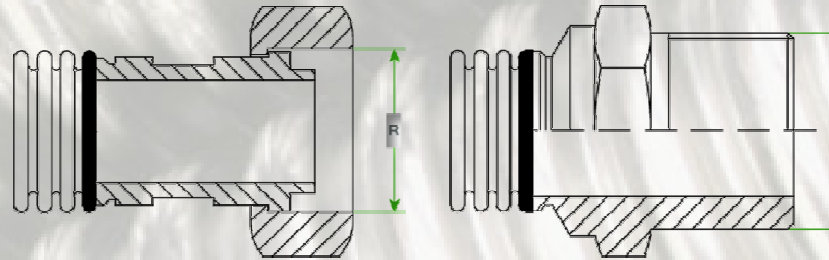

Connection parts

- * Steel
300°C
- * Stainless steel
550°C
- * Brass
250°C
- * Standard
TS 10670

Material of hose

- * Stainless steel

Material of covering

- * PE (Polyethylene)

DN	16
R x N	3/4" x 3/4"
Production length (cm)	30
	40
	50
	60

* Different connections and lengths
are available on request.