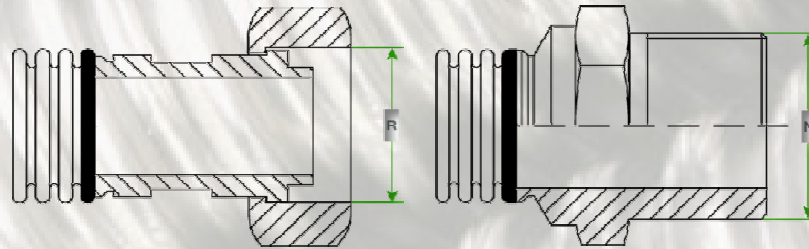

Natural Gaz Hoses

Natural Gas Connections

Nut - Nippel

SOLAR[®]
METAL FLEX

SOLAR Metal Flex San. Ve Tic. Ltd. Şti.
TMOŞB 10.Sok. No:4 TR-34959 İstanbul
Tel.: +90 216 593 19 49
info@solarmetalflex.com.tr

Connection parts

- * Steel
300°C
- * Stainless steel
550°C
- * Brass
250°C
- * Standard
TS 10670

Material of hose

- * Stainless steel

Material of covering

- * PE (Polyethylene)

DN 12	12	12	12
R - N	1/2" x 1/2"	1/2" x 3/4"	3/4" x 1/2"
Production length (cm)	30	30	30
	40	40	40
	50	50	50
	60	60	60
	90	90	90
	120	120	120

* Different connections and lengths are available on request.