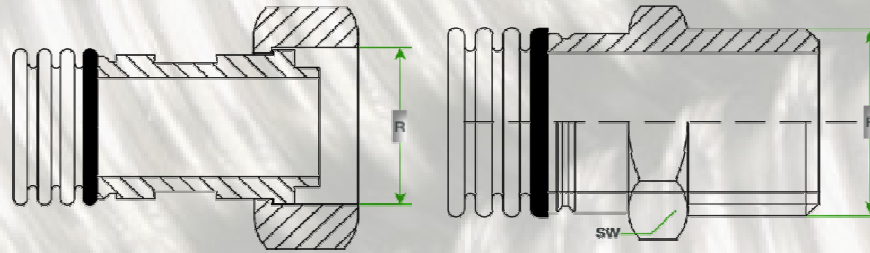

Connection parts

- * Steel
300°C
- * Stainless steel
550°C
- * Brass
250°C
- * Standard
TS 10878

Material of hose

- * Stainless steel

Material of covering

- * PE (Polyethylene)

| DN | 25 | 40 | 50 |
|-------------|-------|----------|------|
| Type | G4-G6 | G10-G16 | G25 |
| PN | 1 | 1 | 1 |
| R | R 1" | R 1 1/2" | R 2" |
| SW (mm) | 36 | 55 | 65 |
| Length (mm) | 230 | 350 | 350 |